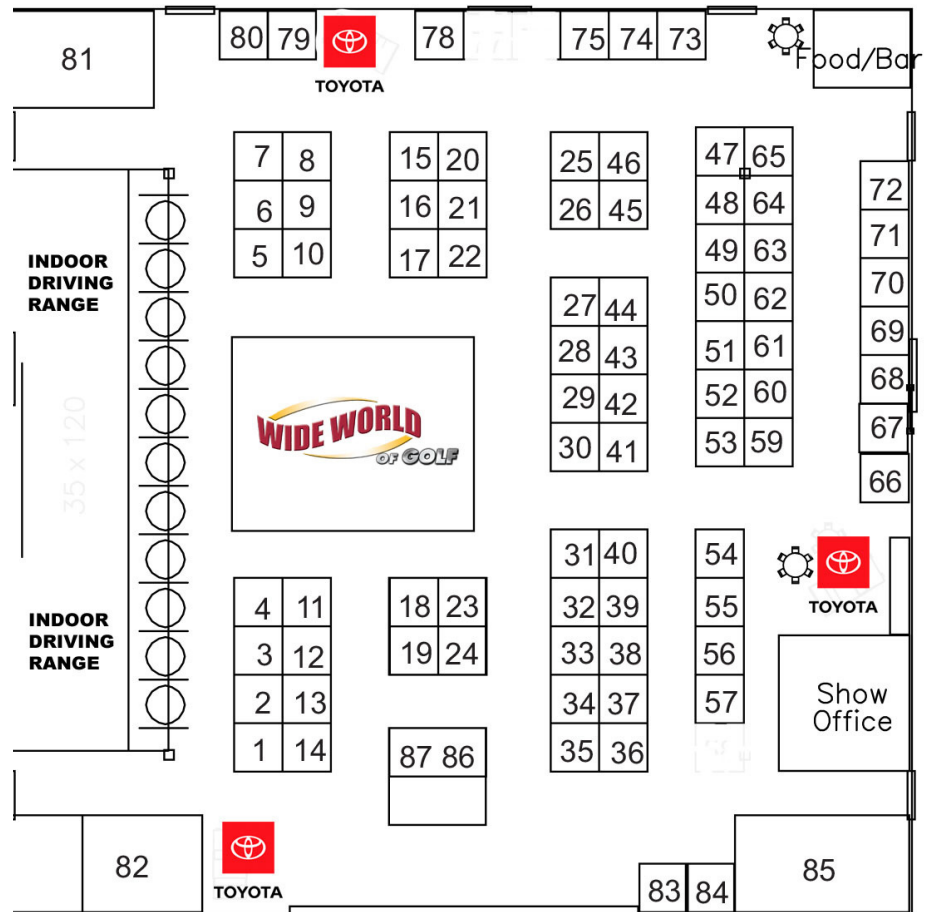

BOISE GOLF & TRAVEL SHOW

Company Name

- 50 American National Insurance
- 85 The Back 9 Indoor Golf
- 35 Banbury Golf Course
- 43 Bath Fitter
- 66 Borah HS Long Putt
- 38 Centennial - Ridgecrest
- 8 The Coble Company
- 29 Costco
- 3 Crane Creek Country Club
- 69 Cutco
- 48 Dream Vacations
- 37 Dreamstyle
- 40 Duncan Golf Management
- 73 Eagle Hills
- 9 Edward Jones
- 54 Elko
- 62 Falcon Crest
- 70 Farmers
- 78 First Tee
- 32 Golf 365
- 51 Golf in the NW
- 41 Golf Mequite
- 42 Golf Summerlin
- 18 Golf Tee
- Exit Golfing Oregon
- 22 Harmon Travel
- 52 Haute Shot Golf
- 63 Highland Golf Cars
- 5 Hillcrest
- 83 I'D Golf
- 6 IGA
- 59 IGCSA
- 60 Interstate Battery
- 47 Lakeview
- 55 LPGA Amateur Golf Assoc.
- 53 LVCVA
- 49 NYA Retail
- 11 OsteoStrong East BoiseP
- 17 Parform
- 36 Photo Ball Marker
- 82 Pierce Park Club Fitting
- 31 Plantation
- 12 Purple Sage

- 33 Redhawk
- 16 Renewal by Anderson
- 34 Riverbirch
- 81 Rocky Mountain PGA Teaching
- 79 Rocky Mountain Section PGA
- 80 Clubs for kids
- 13 Scotch Pines
- 30 Shadow Valley
- 27 Shoshone Bannick
- 44 Silverwood
- 15 Silvies Ranch
- 57 Spurwing
- 86 Stans Golf Cars
- 39 Stork Spinal
- 10 Sun Valley
- 1 SWITA
- 71 Terrace Lakes
- 61 Timberstone
- 56 Time Share
- 28 Treasure Valley Links
- 25 Walla Walla / Wine Valley
- 65 Water Daddy
- 14 Wear Boise
- 20 Wildhorse
- 21 Woody's Outdoor Power

Wide World of Golf Driving Range

- Callaway Golf
- Cleveland
- Mizuno
- Ping
- Cobra
- Taylor Made